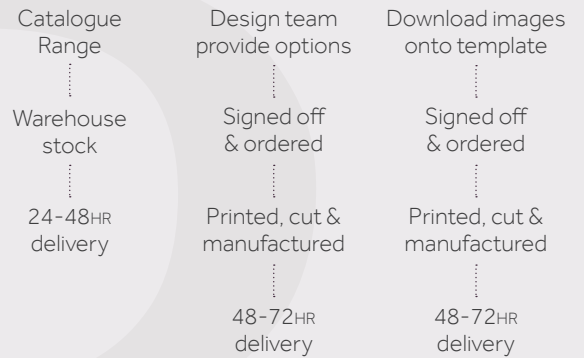

Online Order / Request

INFANT AND CHILD RANGE- OUR PLEDGE

Providing an option for bereaved families who have lost young children was a key motivator in developing this range innovation. Thankfully the death of a young person is rare but sadly it does happen, and we want to be able to offer our help.

It is our pledge that any profit generated from the sale of infant or child interiors will be donated yearly to a child bereavement charity. This donation will be communicated via appropriate media.