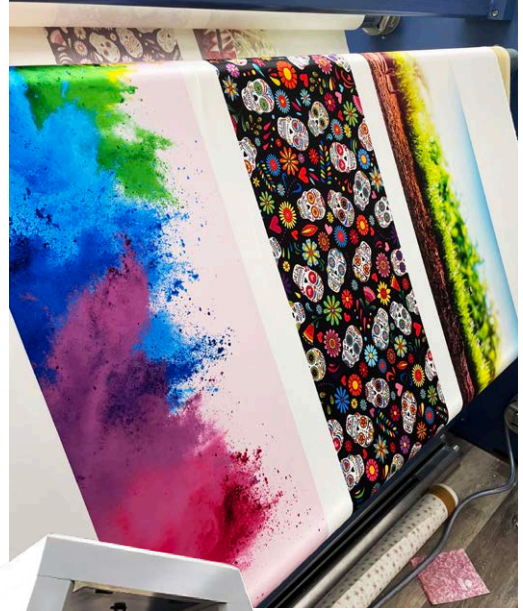

THE PRINTED COFFIN INTERIOR RANGE

This follows the principles that Printed wrapped coffins were intended for, but we seek to make it more inclusive. The interior and the items placed within a coffin are very personal to family and friends. Its something that they can choose to do or say to their loved one that is private, whilst at the same time comforting in the knowledge that they are surrounded by pictorial thoughts and words that reflect their lives.

The innovation allows **limitless designs and ideas**, whether that be to represent the persons hobbies or interests. Perhaps scenery or landscapes that were shared, images of family and friends or farewell words that loved ones would like to say, this is all possible to create.

*Precision
Laser Textile
Cutter*